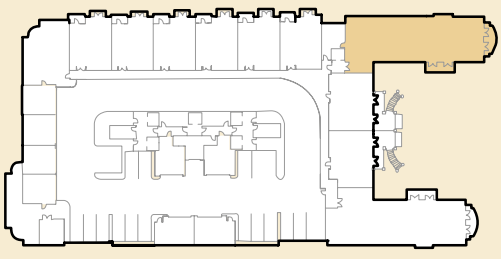

INTP A COA STAL WATERWAY

ATLANTIC OCEAN

All dimensions are approximate. Floorplans of adjacent units may vary very slightly in square footage and/or number of closets due to positioning. Floorplans may be built in reverse depending on unit location. Plans, materials and specifications are subject to architectural and other revisions as they are deemed advisable by the developer, builder or architect, or as may be required by law.